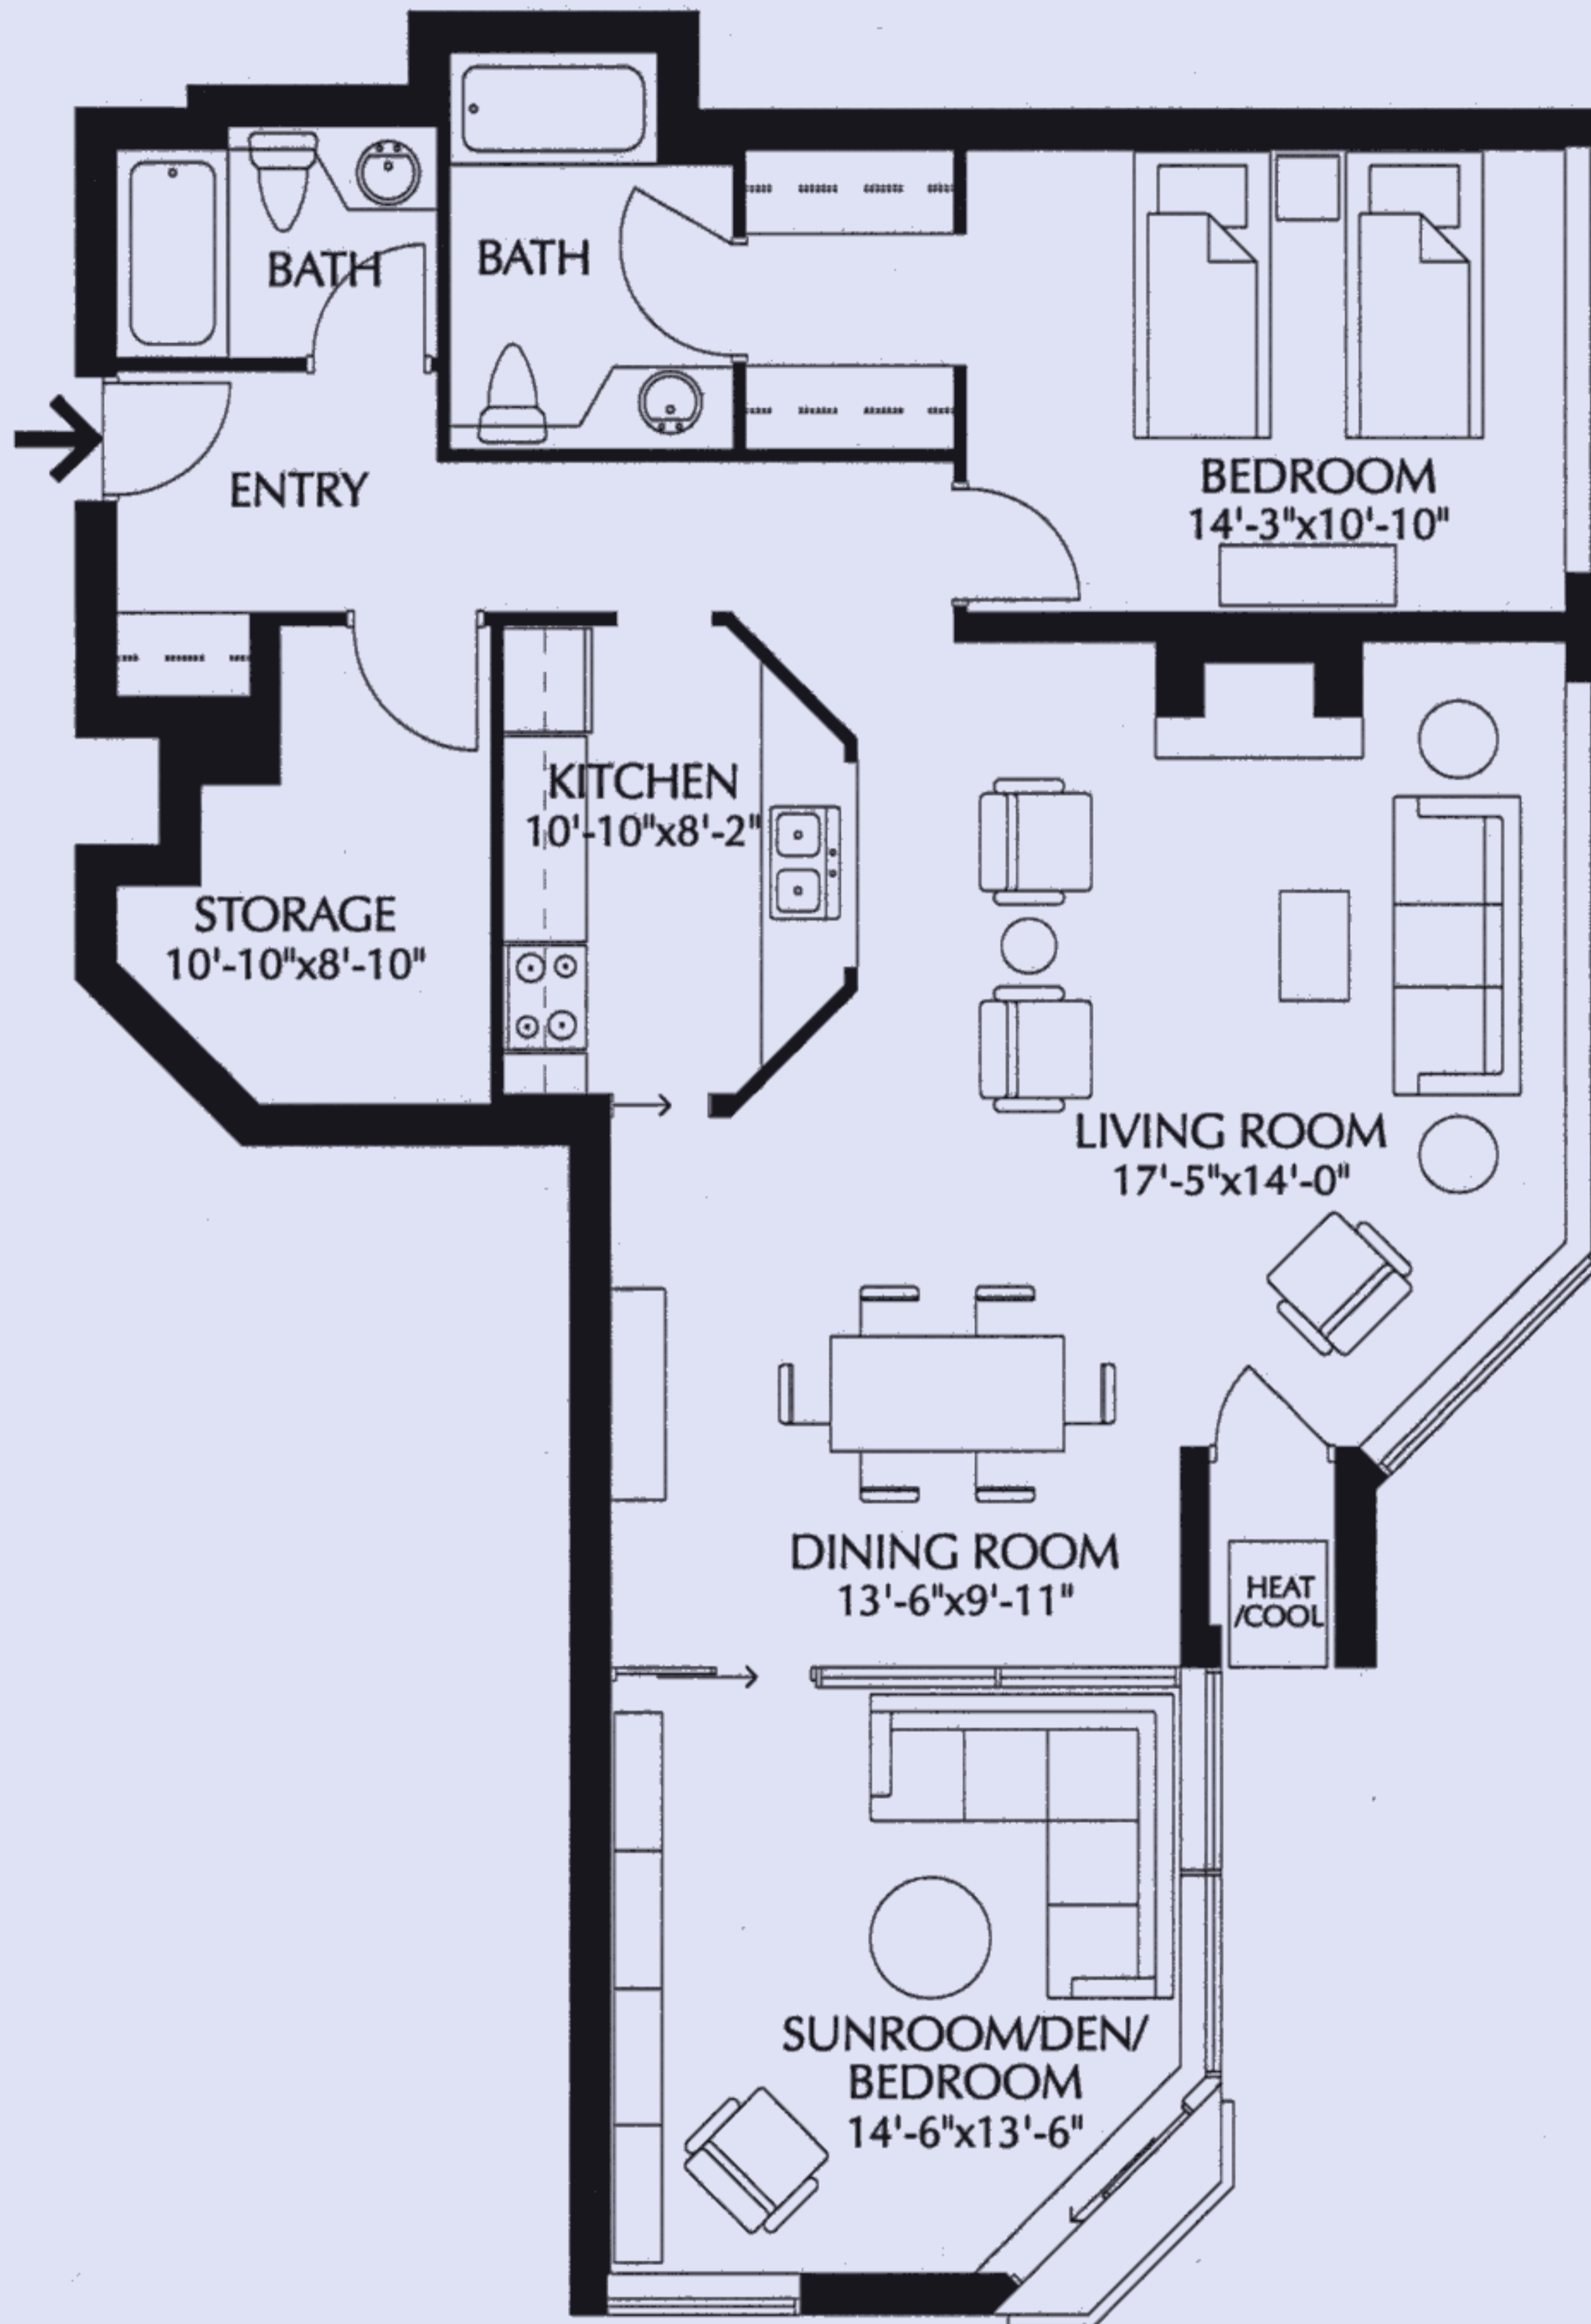

St. Joseph's Estates

DUNDAS
ONTARIO

SUITE TYPE

M

2 BR, 2 Bath
1225 SF net